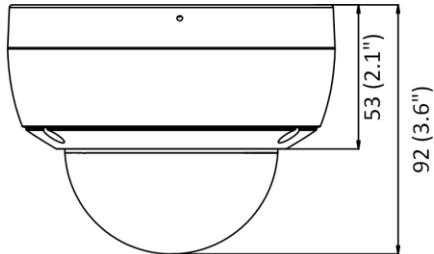

▪ Available Model

DS-2CD2146G2-I (2.8/4/6 mm)

DS-2CD2146G2-ISU (2.8/4/6 mm)

▪ Dimension

Unit: mm (inch)