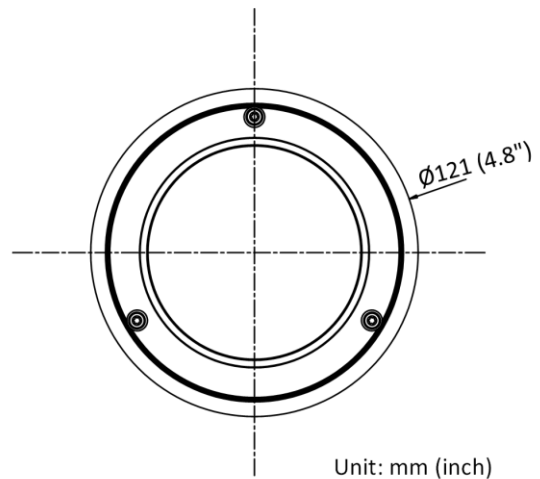

▪ Available Model

DS-2CD2146G2-I (2.8/4/6 mm)

DS-2CD2146G2-ISU (2.8/4/6 mm)

▪ Dimension

Unit: mm (inch)