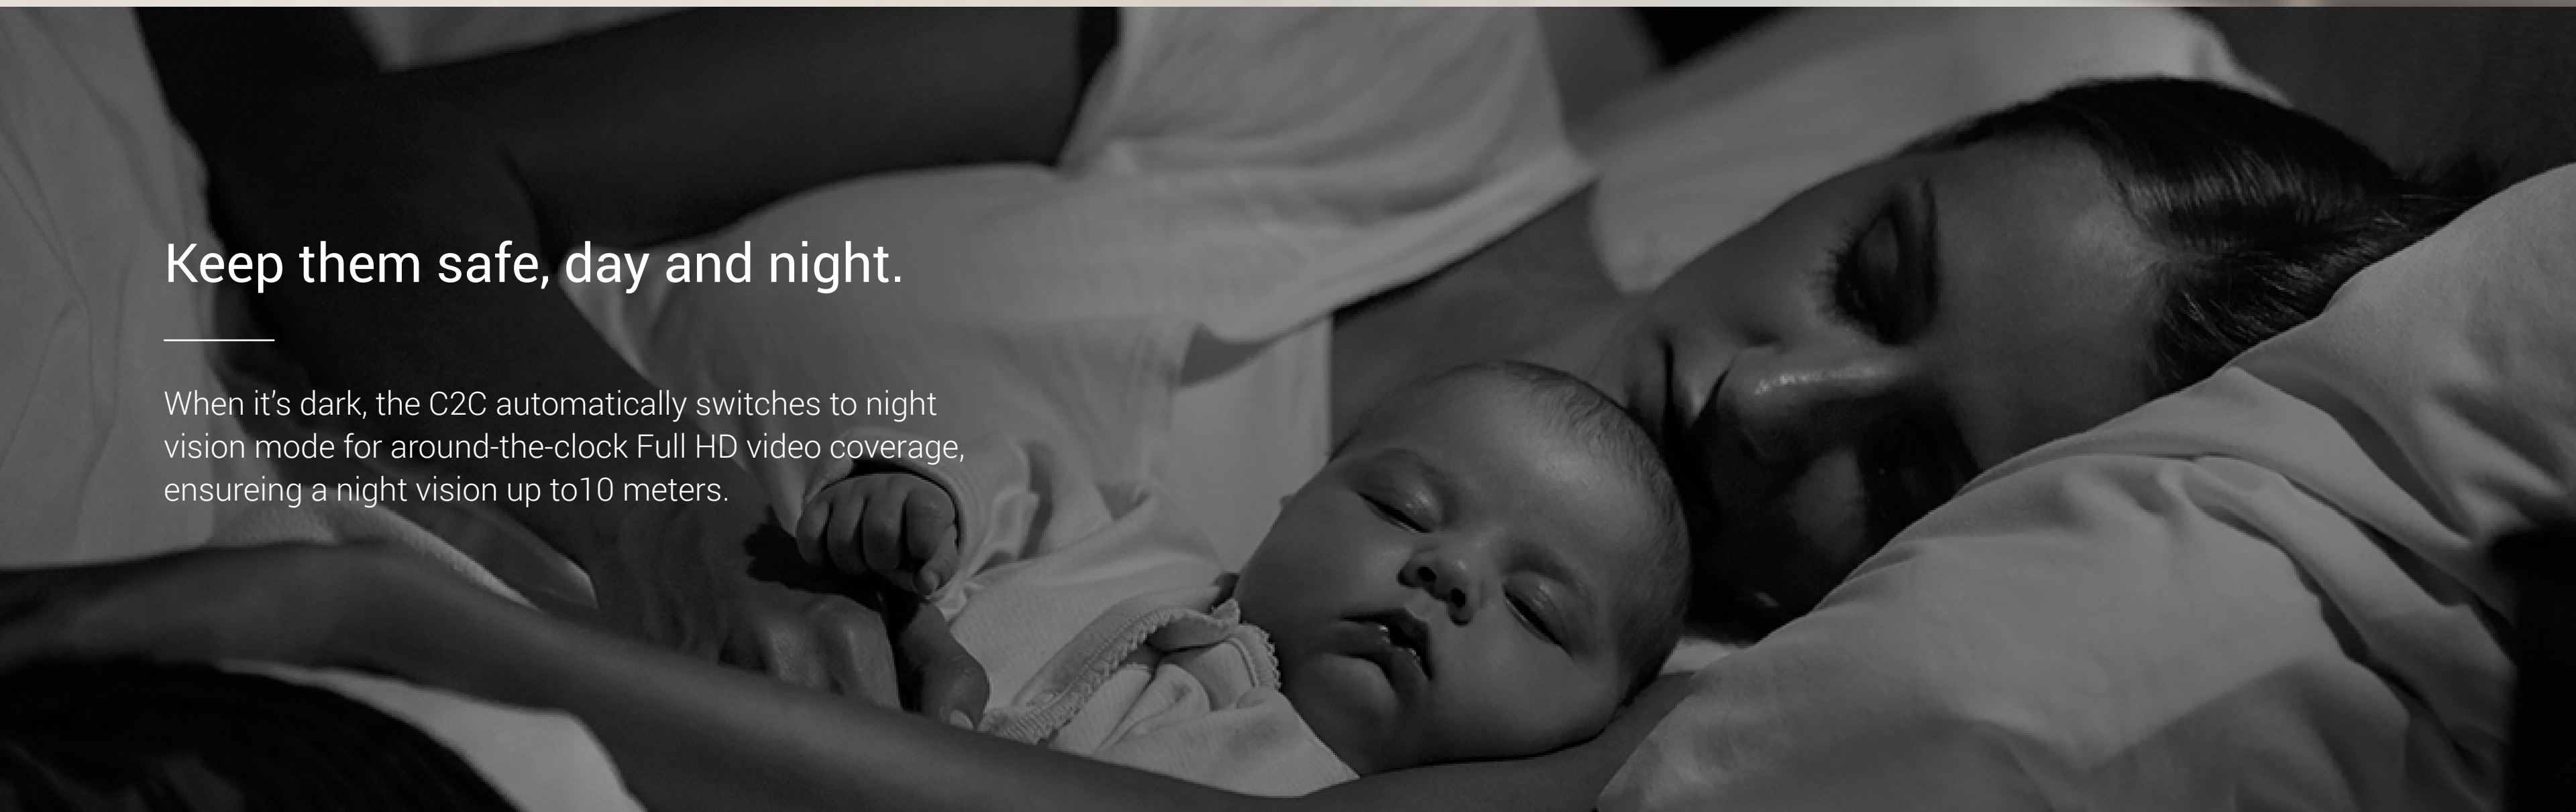

### Simple yet Extremely Powerful.

A Full HD 1080p Wi-Fi camera with a magnetic base, designed for simple and quick installation.

**FHD** 1080p

Night Vision  
up to 10 m (33 ft.)

Supports  
2.4 GHz WiFi

Three Sound-Alert  
modes

## Full HD 1080p video with a wide-angle lens.

---

The C2C delivers Full HD 1080p video, and with a 108° ultra-wide-angle lens, it covers a wider range of space, so you can keep an eye on what's valuable to you.

## Keep them safe, day and night.

---

When it's dark, the C2C automatically switches to night vision mode for around-the-clock Full HD video coverage, ensuring a night vision up to 10 meters.

## Records only when you need it.

With one tap of the EZVIZ App on your mobile device, you can enable the sleep mode. Pause real-time viewing and recording whenever you need the privacy.

Sleep Mode

ON