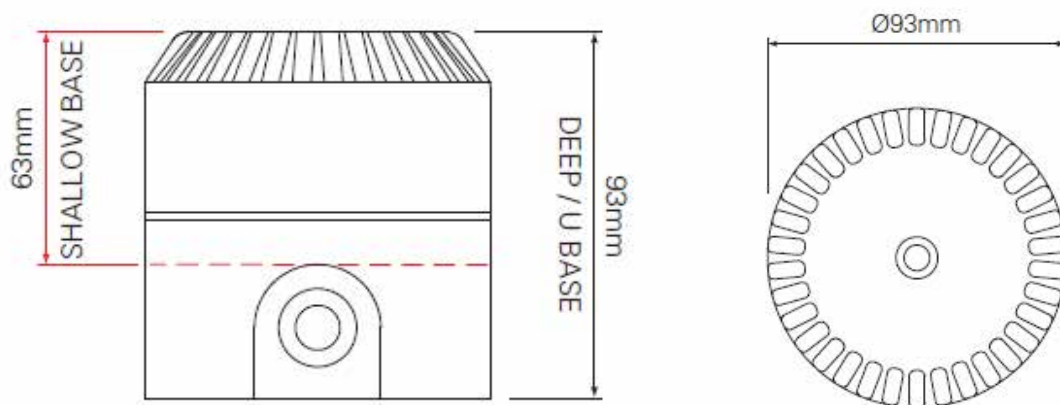

VANDERBILT

SIR1992-V-LP & SIR1992-R-LP

Indoor sirens

VANDERBILT

■ Technical Specifications

Supply voltage (nom. 12 V)	9 ... 28 VDC
Current consumption (at 12 VDC)	
- 12 VDC at tone 3	6 mA
- 24 VDC at tone 3	12 mA
Sound output	
- Number of tones	32
- Alarm stages	2
- Output	102 dB @ 24 VDC & 95 dB @ 12 VDC
- Adjustment	10 dB
Monitoring	Reverse polarity
Cable size (terminals)	0.28mm ² to 2.5mm ²
Construction	
- Material	ABS
- Colour	SIR1992-V-LP white, SIR1992-R-LP red
Ambient conditions	
- Operating temperature	-25 ... +70 °C
- Storage temperature	-15 ... +55 °C
- Housing protection (EN60529)	IP54 standard base, IP65 deep base
Dimensions (Ø x H)	93 x 63 mm standard base, 93 x 93 mm deep base